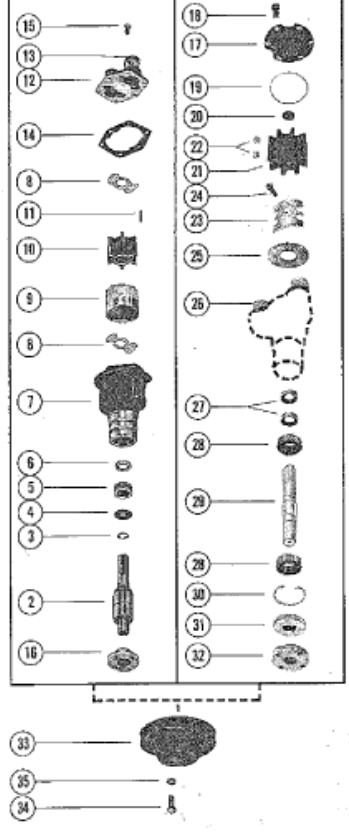

BREAKDOWN OF WATER PUMPS

B-46-47506A4 **B-46-59112A2**

Parts List						
Ref	Class	Part	Description	Qty	Comment	Footnote
1	46	47506A 4	WATER PUMP ASSEMBLY, COM	1	SERIAL 00000000-03042730	
2		47403	SHAFT AND BEARING	1	SERIAL 00000000-03042730	
3		47657	RING, RETAINING - SHAFT AN	1	SERIAL 00000000-03042730	
4	12	47683	WASHER, SHAFT AND BEARIN	1	SERIAL 00000000-03042730	
5	26	47401	SEAL, MECHANICAL - SHAFT AI	1	SERIAL 00000000-03042730	
6	26	47531	SEAL, FLOATING - SHAFT AND	1	SERIAL 00000000-03042730	
7	46	47506A 2	BODY ASSEMBLY, WATER PUM	1	SERIAL 00000000-03042730	
8		47405	WEAR PLATE	2	SERIAL 00000000-03042730	
9		47529	INSERT, WATER PUMP BOD	1	SERIAL 00000000-03042730	
10	47	47519	IMPELLER	1	SERIAL 00000000-03042730	
11	17	47526	PIN, IMPELLER DRIVE	1	SERIAL 00000000-03042730	
12		47497A 1	COVER ASSEMBLY, WATER PL	1	SERIAL 00000000-03042730	
13	23	47511	SLEEVE, WATER PUMP COVE	2	SERIAL 00000000-03042730	
14	27	47410	GASKET, WATER PUMP COVE	6	SERIAL 00000000-03042730	
15	10	28635	SCREW, WATER PUMP COVE	6	SERIAL 00000000-03042730	
16		47530	HUB, WATER PUMP PULLEY	1	SERIAL 00000000-03042730	
1	46	59112A 2	WATER PUMP ASSEMBLY, COM	1	SERIAL 03042731-09999999	
17		59155	COVER, WATER PUMP	1	SERIAL 03042731-09999999	
18	10	28635	SCREW, COVER TO WATER PL	6	SERIAL 03042731-09999999	
19	25	59712	"O" RING, WATER PUMP COVE	1	SERIAL 03042731-09999999	
20	19	59504	PLUG, IMPELLER	1	SERIAL 03042731-09999999	
21	47	59362	IMPELLER	1	SERIAL 03042731-09999999	
22	28	56662	KEY, IMPELLER DRIVE	2	SERIAL 03042731-09999999	
23		59363A 1	CAM SEGMENT ASSEMBLY	1	SERIAL 03042731-09999999	
24	10	60777	SCREW, CAM SEGMENT ATTAI	1	SERIAL 03042731-09999999	
25		59503	WEAR PLATE, IMPELLER	1	SERIAL 03042731-09999999	
26	23	47511	SLEEVE, WATER PUMP	2	SERIAL 03042731-09999999	
27	26	23300	OIL SEAL, WATER PUMP SHAF	2	SERIAL 03042731-09999999	
28	30	20861	BALL BEARING, WATER PUMP	2	SERIAL 03042731-09999999	
29		59501	SHAFT, WATER PUMP	1	SERIAL 03042731-09999999	
30	53	23720	RING, SNAP - BALL BEARING R	1	SERIAL 03042731-09999999	
31	26	59564	OIL SEAL, WATER PUMP SHAF	1	SERIAL 03042731-09999999	
32		47530	HUB, WATER PUMP PULLEY	1	SERIAL 03042731-09999999	
33		52822	PULLEY, WATER PUMP	1	SERIAL 00000000-03042730	
33		59762	PULLEY, WATER PUMP	1	SERIAL 03042731-09999999	
34	10	20705	SCREW, WATER PUMP PULLEY	4		
35	13	39107	LOCKWASHER, WATER PUMP P	4		
36	32	60442	HOSE, WATER PUMP TO OIL CO	1		
37	54	32780	CLAMP, HOSE TO WATER PUMP	2		
38	57	39756	BELT, WATER PUMP	1	SERIAL 00000000-02312964	
38	57	48121	BELT, WATER PUMP	1	SERIAL 02312965-03042730	